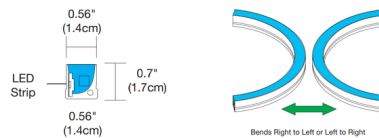

CLICK TO VIEW PRODUCT

Notes: