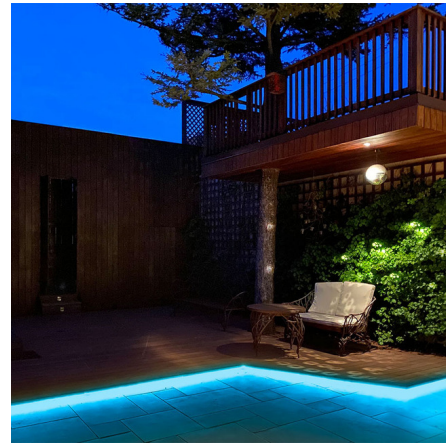

Specifications

COLOR	White
BODY FINISH	N/A
WATTAGE	25W
DIMMER	N/A
DIMENSIONS	60"L x 0.56"W x 0.7"H
INTEGRATED LED MODULE	5 x LED/5W/24V LED

Technical Information

LAMP LIFE	50000 hours
COLOR RENDERING	96 CRI
LAMP COLOR	RGB+White
LUMENS/WATT	185.00
LUMINOUS FLUX	925 lumens

Shown in white

CLICK TO VIEW PRODUCT

Notes: