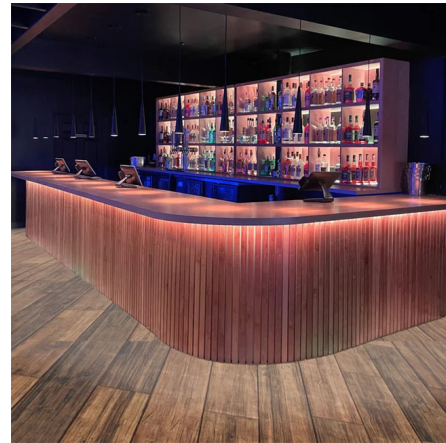

Specifications

COLOR	White
BODY FINISH	N/A
WATTAGE	25W
DIMMER	N/A
DIMENSIONS	60"L x 0.7"W x 0.75"H
INTEGRATED LED MODULE	5 x LED/5W/24V LED

Technical Information

LAMP LIFE	50000 hours
BEAM ANGLE	120°
COLOR RENDERING	96 CRI
LAMP COLOR	RGB+White
LUMENS/WATT	162.00
LUMINOUS FLUX	810 lumens

Shown in white