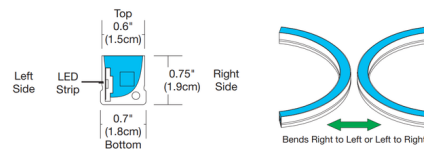

Lightology

lightology.com
866-954-4489
04-25-26

Project: _____
Company: _____
Location: _____ Fixture Type: _____
SPEC #: **EDG1440076**
Approved On: _____ Approved By: _____

Flex Neon LRF7 Outdoor TruColor RGBTW Left/Right Bend 24V

By PureEdge Lighting

Description

Flex Neon LRF7 TruColor RGBTW bends left to right or right to left with a 0.7 inch wide flat lens offering superior color rendering while creating uniform illumination without visible dots. Sold as 5W5: 5 watts RGB and 5 watts Tunable White up to 20 feet; or 5W7: 5 watts RGB and 7 watts Tunable White up to 12 feet. Features E (end power input wire), CA (cap at end, no feed through), and W (outdoor wet location barrel connector cable leads) with an IP67 rating for outdoor wet locations. Pure Smart TruColor technology uses five channels of tunable LEDs, composed of RGBTW red, blue, green, and Tunable White (1500K-6500K), giving customers access to the warm glow of the sunset (1500K-2400K golden hour) to the pure white light of the mid-day sun (5700K) and everything in between. Flex Neon is offered with both indoor and wet-rated junction boxes (sold separately), which include a Pure Smart/WiZ Pro Bridgebox allowing for 5-Channel, full color, wireless control of the TruColor RGBTW Light Engine with the WiZ Pro Software Suite or Pure Smart Wi-Fi Room Controller (sold separately). System includes Outdoor 24VDC LED Flex Neon, End Cap, Power Connector (connected to each end of fixture), Wet Location Barrel Connectors, and Mounting Clips (provided with every two feet of Flex Neon). Note: System requires outdoor rated 24VDC RBGTW power supply for remote Bridgebox (PSBR-96W-24VDC), sold separately. Optional mounting accessories sold separately. Product is built to order.

Specifications