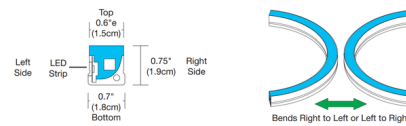

### Description

Flex Neon LRT7 TruColor RGBTW bends left to right or right to left with a 0.7 inch wide three-sided lens, offering superior color quality and performance while creating uniform illumination without visible dots. Sold as 5W5: 5 watts RGB and 5 watts Tunable White up to 20 feet; or 5W7: 5 watts RGB and 7 watts Tunable White up to 12 feet. Features E (end power input wire), CA (cap at end, no feed through), and W (outdoor wet location barrel connector cable leads) with an IP67 rating for outdoor wet locations. Pure Smart TruColor technology uses five channels of tunable LEDs, composed of RGBTW red, blue, green, and Tunable White (1500K-6500K), giving customers access to the warm glow of the sunset (1500K-2400K golden hour) to the pure white light of the mid-day sun (5700K) and everything in between. Flex Neon is offered with both indoor and wet-rated junction boxes (sold separately), which include a Pure Smart/WiZ Pro Bridgebox allowing for 5-Channel, full color, wireless control of the TruColor RGBTW Light Engine with the WiZ Pro Software Suite or Pure Smart Wi-Fi Room Controller (sold separately). System includes Outdoor 24VDC LED Flex Neon, End Cap, Power Connector (connected to each end of fixture), Wet Location Barrel Connectors, and Mounting Clips (provided with every two feet of Flex Neon). Note: System requires outdoor rated 24VDC RGBTW power supply for remote Bridgebox (PSBR-96W-24VDC), sold separately. Optional mounting accessories sold separately. Product is built to order

### Specifications

COLOR	White
BODY FINISH	N/A
WATTAGE	25W
DIMMER	N/A
DIMENSIONS	60"L x 0.7"W x 0.75"H
INTEGRATED LED MODULE	5 x LED/5W/24V LED

### Technical Information

LAMP LIFE	50000 hours
BEAM ANGLE	120°
COLOR RENDERING	96 CRI
LAMP COLOR	RGB+White
LUMENS/WATT	184.00
LUMINOUS FLUX	920 lumens

Shown in white

CLICK TO VIEW PRODUCT

Notes: