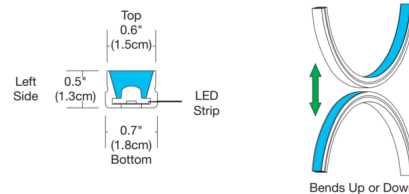

CLICK TO VIEW PRODUCT

Notes: