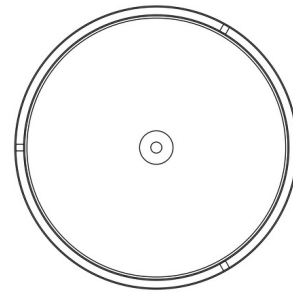

### Description

The Elliott Ceiling Flush Light brings an industrial vibe to your interior space. The dual drum shaped shades are lined in white to cast bright light across your room.

Shown in polished nickel

### Specifications

COLOR	N/A
BODY FINISH	Polished Nickel
WATTAGE	15W
DIMMER	Standard 120V
DIMENSIONS	16"W x 4.63"H
BULB NOT INCLUDED	3 x JCD/G9/5W/120V LED
COUNTRY OF ORIGIN	China

CLICK TO VIEW PRODUCT

Notes: