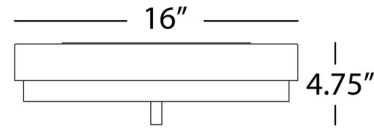

Shown in polished nickel