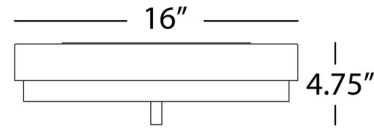

Specifications

COLOR	N/A
BODY FINISH	Polished Nickel
WATTAGE	15W
DIMMER	Standard 120V
DIMENSIONS	16"W x 4.63"H
BULB NOT INCLUDED	3 x JCD/G9/5W/120V LED
COUNTRY OF ORIGIN	China

CLICK TO VIEW PRODUCT

Notes: