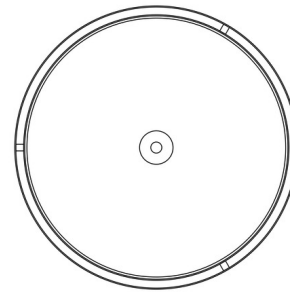

By Robert Abbey

Description

The Elliott Ceiling Flush Light brings an industrial vibe to your interior space. The dual drum shaped shades are lined in white to cast bright light across your room.

Shown in polished nickel

Specifications

COLOR	N/A
BODY FINISH	Polished Nickel
WATTAGE	15W
DIMMER	Standard 120V
DIMENSIONS	16"W x 4.63"H
BULB NOT INCLUDED	3 x JCD/G9/5W/120V LED
COUNTRY OF ORIGIN	China

CLICK TO VIEW PRODUCT

Notes: