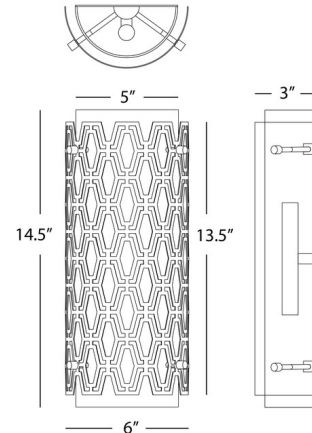

By Robert Abbey

Description

The Marcell Wall Sconce infuses your space with midcentury modern style. A half-round glass shade is framed by a bold geometric frame, casting warm, ambient shadows that enhance the room with depth and character.

Shown in modern brass / frosted white

Specifications

COLOR Frosted White
BODY FINISH Modern Brass
WATTAGE 20W
DIMMER Standard 120V
DIMENSIONS 6"W x 14.5"H x 3"D
BULB NOT INCLUDED 2 x B10/Medium (E26)/10W/120V LED
OTHER BULB OPTIONS B10/Medium (E26)/60W/120V Incandescent
COUNTRY OF ORIGIN China