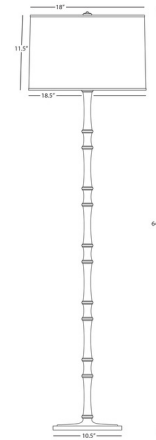

## Kane Solid Floor Lamp

By Robert Abbey

### Description

The Kane Floor Lamp is inspired by Bamboo shoots found in Asia, bringing a far east look to your interior space. The colorful stem and base is complemented with metal accents and is topped with a drum shaped matching shade that cast warm shadows of light across your room. Full range dimmer is located on the lamp socket.

### Specifications

COLOR . . . . . Midnight Blue  
BODY FINISH . . . . . Polished Nickel  
WATTAGE . . . . . 25W  
DIMMER . . . . . Included  
DIMENSIONS . . . . . 18.5"W x 64.5"H  
BULB NOT INCLUDED . . . . . 1 x A19/Medium (E26)/25W/120V LED  
OTHER BULB OPTIONS . . . . . 1 x A19/Medium (E26)/100W/120V Incandescent  
COUNTRY OF ORIGIN . . . . . China