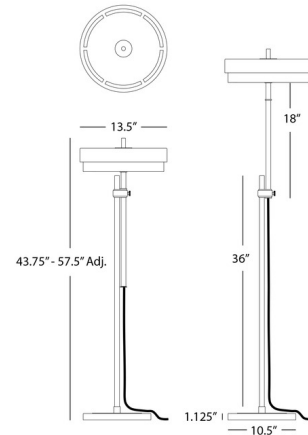

### Description

The Elliott Floor Lamp brings an industrial vibe to your interior space. The dual drum shaped shades are lined in white to cast bright light across your room. This floor lamp can be adjusted in height from 43.75 inches to 57.5 inches. Full range dimmer is located on the cord.

### Specifications

COLOR . . . . . N/A  
BODY FINISH . . . . . Polished Nickel  
WATTAGE . . . . . 15W  
DIMMER . . . . . Included  
DIMENSIONS . . . . . 13.5"W x 57.5"H  
BULB NOT INCLUDED . . . . . 3 x JCD/G9/5W/120V LED  
COUNTRY OF ORIGIN . . . . . China

### Technical Information

PRODUCT DIMENSIONS . . . . . Black Fabric Wrapped Cord: 120"

Shown in polished nickel

CLICK TO VIEW PRODUCT

Notes: