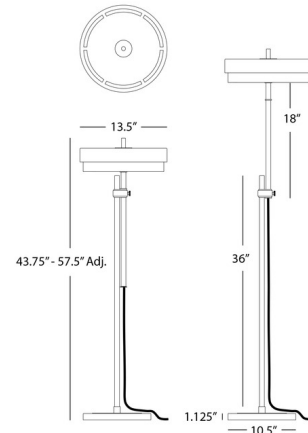

Shown in polished nickel