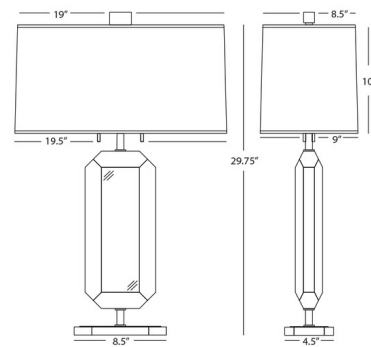

### Specifications

COLOR . . . . . Black Parchment  
BODY FINISH . . . . . Modern Brass  
WATTAGE . . . . . 36W  
DIMMER . . . . . Included  
DIMENSIONS . . . . . 19.5"W x 29.75"H x 9"D  
BULB NOT INCLUDED . . . . . 2 x A19 3-Way/Medium (E26)/18W/120V LED  
OTHER BULB OPTIONS . . . . . A19 3-Way/Medium (E26)/100W/120V Incandescent  
COUNTRY OF ORIGIN . . . . . China

### Technical Information

PRODUCT DIMENSIONS . . . . . Silver Cord: 96"

Shown in modern brass / black parchment

CLICK TO VIEW PRODUCT

Notes: