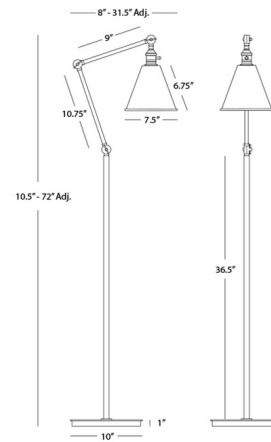

By Robert Abbey

Description

The Alloy Floor Lamp brings a sleek mechanical look to your interior space. Dual arms and the head are adjustable, to direct light where you need it. Full range dimmer switch is located on the outside of the socket. Height is adjustable from 10.5 inches to 72 inches and depth is adjustable from 8 inches to 31.5 inches.

Specifications

COLOR N/A
BODY FINISH Deep Patina Bronze
WATTAGE 10W
DIMMER Included
DIMENSIONS 10"W x 72"H x 31.5"D
BULB NOT INCLUDED 1 x A19/Medium (E26)/10W/120V LED
OTHER BULB OPTIONS A19/Medium (E26)/60W/120V Incandescent
COUNTRY OF ORIGIN China

Technical Information

PRODUCT DIMENSIONS Silver Cord: 120"

Shown in deep patina bronze

CLICK TO VIEW PRODUCT

Notes: