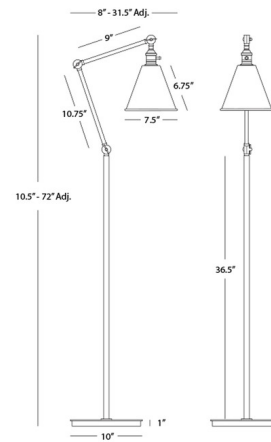

Description

The Alloy Floor Lamp brings a sleek mechanical look to your interior space. Dual arms and the head are adjustable, to direct light where you need it. Full range dimmer switch is located on the outside of the socket. Height is adjustable from 10.5 inches to 72 inches and depth is adjustable from 8 inches to 31.5 inches.

Specifications

COLOR N/A
BODY FINISH Deep Patina Bronze
WATTAGE 10W
DIMMER Included
DIMENSIONS 10"W x 72"H x 31.5"D
BULB NOT INCLUDED 1 x A19/Medium (E26)/10W/120V LED
OTHER BULB OPTIONS A19/Medium (E26)/60W/120V Incandescent
COUNTRY OF ORIGIN China

Technical Information

PRODUCT DIMENSIONS Silver Cord: 120"

Shown in deep patina bronze

CLICK TO VIEW PRODUCT

Notes: