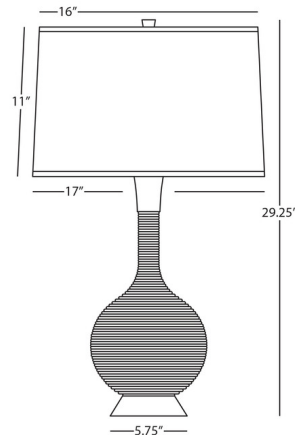

Specifications

COLOR Fondine
BODY FINISH Modern Brass / Natural Rope
WATTAGE 27W
DIMMER Included
DIMENSIONS 17"W x 29.25"H
BULB NOT INCLUDED 1 x A19/Medium (E26)/27W/120V LED
OTHER BULB OPTIONS A19/Medium (E26)/100W/120V Incandescent
COUNTRY OF ORIGIN China

Technical Information

PRODUCT DIMENSIONS Silver Cord: 96"

Shown in modern brass / natural rope / fondine

CLICK TO VIEW PRODUCT

Notes: