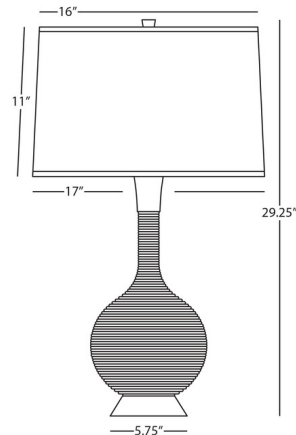

Specifications

COLOR Fondine
BODY FINISH Modern Brass / Natural Rope
WATTAGE 27W
DIMMER Included
DIMENSIONS 17"W x 29.25"H
BULB NOT INCLUDED 1 x A19/Medium (E26)/27W/120V LED
OTHER BULB OPTIONS A19/Medium (E26)/100W/120V Incandescent
COUNTRY OF ORIGIN China

Technical Information

PRODUCT DIMENSIONS Silver Cord: 96"

Shown in modern brass / natural rope / fondine

CLICK TO VIEW PRODUCT

Notes: