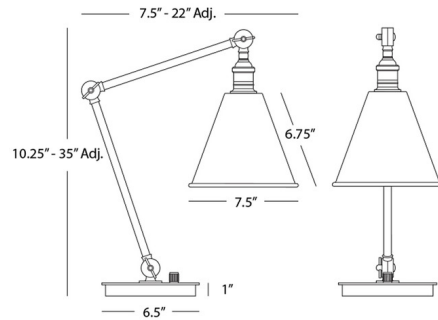

By Robert Abbey

Description

The Alloy Adjustable Table Lamp brings a sleek mechanical look to your interior space. Dual arms and the head are adjustable, to direct light where you need it. Full range dimmer switch is located on the base. Height is adjustable from 10.25 inches to 35 inches and depth is adjustable from 7.5 inches to 22 inches.

Shown in warm brass / cased white

Specifications

COLOR	N/A
BODY FINISH	Warm Brass / Cased White
WATTAGE	10W
DIMMER	Included
DIMENSIONS	7.5"W x 35"H x 22"D
BULB NOT INCLUDED	1 x A19/Medium (E26)/10W/120V LED
OTHER BULB OPTIONS	A19/Medium (E26)/60W/120V Incandescent
COUNTRY OF ORIGIN	China

Technical Information

PRODUCT DIMENSIONS	Silver Cord: 96"
--------------------	------------------

CLICK TO VIEW PRODUCT

Notes: