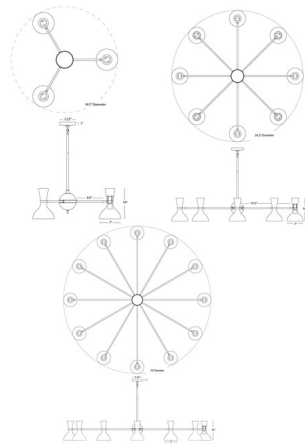

## Clare Chandelier

By Robert Abbey

### Description

The Clare Chandelier brings a timeless midcentury modern look to your interior space. The elegant dome shades, in a sputnik style from a central orb, are complemented with a solid matching or contrasting top color to give your room a dramatic statement piece. Move the shades into your desired position by rotating at the joint. Note: No Lily with Modern Brass in 34.5 inch size. Note: The 56.5 inch and 76 inch widths are oversized and must be shipped common carrier.

### Specifications

COLOR . . . . . Obsidian / Bone  
BODY FINISH . . . . . Modern Brass  
WATTAGE . . . . . 27W  
DIMMER . . . . . Standard 120V  
DIMENSIONS . . . . . 34.5"W x 10"H  
BULB NOT INCLUDED . . . . . 3 x A19/Medium (E26)/9W/120V LED  
OTHER BULB OPTIONS . . . . . A19/Medium (E26)/60W/120V Incandescent  
COUNTRY OF ORIGIN . . . . . United States

### Technical Information

PRODUCT DIMENSIONS . . . . . Min/Max Adjustable Overall Height: 14.25" - 56.25"

CLICK TO VIEW PRODUCT

Notes: