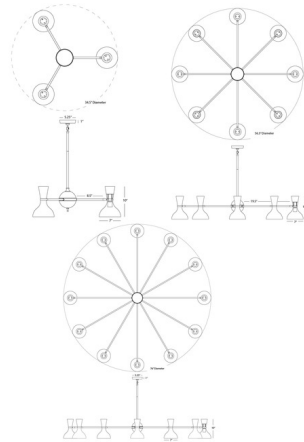

Description

The Clare Chandelier brings a timeless midcentury modern look to your interior space. The elegant dome shades, in a sputnik style from a central orb, are complemented with a solid matching or contrasting top color to give your room a dramatic statement piece. Move the shades into your desired position by rotating at the joint. Note: No Lily with Modern Brass in 34.5 inch size. Note: The 56.5 inch and 76 inch widths are oversized and must be shipped common carrier.

Specifications

COLOR Obsidian / Bone
BODY FINISH Modern Brass
WATTAGE 27W
DIMMER Standard 120V
DIMENSIONS 34.5"W x 10"H
BULB NOT INCLUDED 3 x A19/Medium (E26)/9W/120V LED
OTHER BULB OPTIONS A19/Medium (E26)/60W/120V Incandescent
COUNTRY OF ORIGIN United States

Technical Information

PRODUCT DIMENSIONS Min/Max Adjustable Overall Height: 14.25" - 56.25"

Notes:

Shown in modern brass / obsidian / bone

CLICK TO VIEW PRODUCT