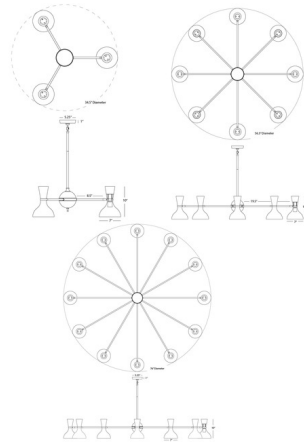

By Robert Abbey

Description

The Clare Chandelier brings a timeless midcentury modern look to your interior space. The elegant dome shades, in a sputnik style from a central orb, are complemented with a solid matching or contrasting top color to give your room a dramatic statement piece. Move the shades into your desired position by rotating at the joint. Note: No Lily with Modern Brass in 34.5 inch size. Note: The 56.5 inch and 76 inch widths are oversized and must be shipped common carrier.

Shown in modern brass / obsidian / bone

Specifications

COLOR Obsidian / Bone
BODY FINISH Modern Brass
WATTAGE 27W
DIMMER Standard 120V
DIMENSIONS 34.5"W x 10"H
BULB NOT INCLUDED 3 x A19/Medium (E26)/9W/120V LED
OTHER BULB OPTIONS A19/Medium (E26)/60W/120V Incandescent
COUNTRY OF ORIGIN United States

Technical Information

PRODUCT DIMENSIONS Min/Max Adjustable Overall Height: 14.25" - 56.25"

CLICK TO VIEW PRODUCT

Notes: