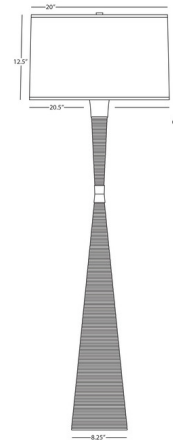

By Robert Abbey

Description

The Hatteras Floor Lamp brings both coastal charm and modern elegance to your interior space. The natural Rope wrapped body is complemented with metal accents and topped with a round, hardback fabric shade that casts warm light across your room. Full range dimmer switch is located on the lamp socket.

Specifications

COLOR Heather Linen
BODY FINISH Deep Patina Bronze / Natural Rope
WATTAGE 27W
DIMMER Included
DIMENSIONS 20.5"W x 61"H
BULB NOT INCLUDED 1 x A19/Medium (E26)/27W/120V LED
OTHER BULB OPTIONS A19/Medium (E26)/100W/120V Incandescent
COUNTRY OF ORIGIN China

Technical Information

PRODUCT DIMENSIONS Silver Cord: 144"

Shown in deep patina bronze / natural rope / heather linen

CLICK TO VIEW PRODUCT

Notes: