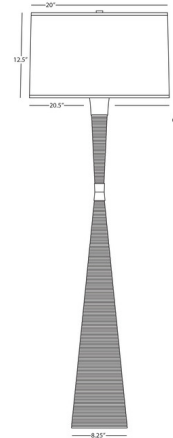

By Robert Abbey

Description

The Hatteras Floor Lamp brings both coastal charm and modern elegance to your interior space. The natural Rope wrapped body is complemented with metal accents and topped with a round, hardback fabric shade that casts warm light across your room. Full range dimmer switch is located on the lamp socket.

Specifications

COLOR Heather Linen
BODY FINISH Deep Patina Bronze / Natural Rope
WATTAGE 27W
DIMMER Included
DIMENSIONS 20.5"W x 61"H
BULB NOT INCLUDED 1 x A19/Medium (E26)/27W/120V LED
OTHER BULB OPTIONS A19/Medium (E26)/100W/120V Incandescent
COUNTRY OF ORIGIN China

Technical Information

PRODUCT DIMENSIONS Silver Cord: 144"

Shown in deep patina bronze / natural rope / heather linen

CLICK TO VIEW PRODUCT

Notes: