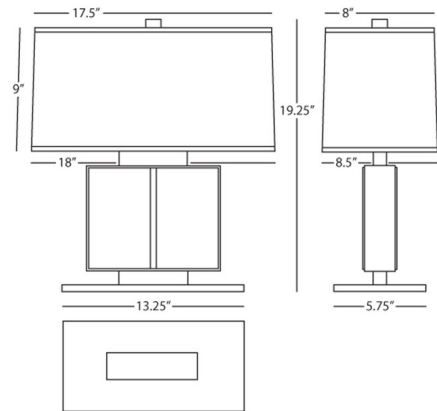

By Robert Abbey

Description

The Sloan Table Lamp brings a clean masculinity to your interior space. The sleek frame, pierced with a wrapped crystal body, adds a touch of contemporary sophistication while the rectangular shade casts a warm, luminous glow across your room. On/Off pull chain is located on the lamp socket.

Shown in aged brass / snowflake

Specifications

COLOR Snowflake
BODY FINISH Aged Brass
WATTAGE 36W
DIMMER N/A
DIMENSIONS 18"W x 19.25"H x 8.5"D
BULB NOT INCLUDED 2 x A19/Medium (E26)/18W/120V LED
OTHER BULB OPTIONS A19/Medium (E26)/100W/120V Incandescent
COUNTRY OF ORIGIN China

Technical Information

PRODUCT DIMENSIONS Silver Cord: 96"

CLICK TO VIEW PRODUCT

Notes: