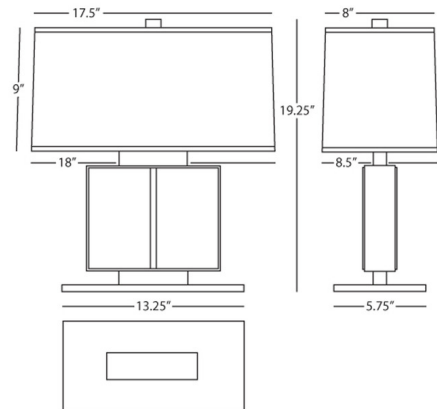

By Robert Abbey

Description

The Sloan Table Lamp brings a clean masculinity to your interior space. The sleek frame, pierced with a wrapped crystal body, adds a touch of contemporary sophistication while the rectangular shade casts a warm, luminous glow across your room. On/Off pull chain is located on the lamp socket.

Shown in aged brass / snowflake

Specifications

COLOR Snowflake
BODY FINISH Aged Brass
WATTAGE 36W
DIMMER N/A
DIMENSIONS 18"W x 19.25"H x 8.5"D
BULB NOT INCLUDED 2 x A19/Medium (E26)/18W/120V LED
OTHER BULB OPTIONS A19/Medium (E26)/100W/120V Incandescent
COUNTRY OF ORIGIN China

Technical Information

PRODUCT DIMENSIONS Silver Cord: 96"

CLICK TO VIEW PRODUCT

Notes: