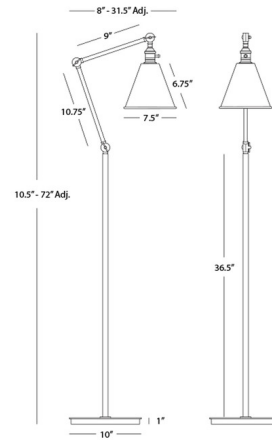

Shown in polished nickel