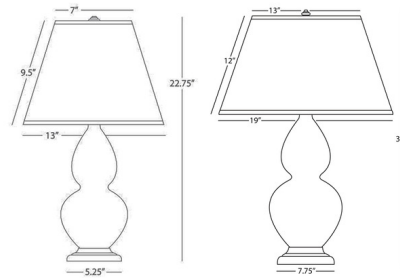

Description

The Small Egg Blue Double Gourd Table Lamp brings a graceful beauty to your interior space. The unique, curved body rests on a Deep Patina Bronze base and is topped with a cone shaped shade that is lined in an offset color. The shades with a colored interior lining create a gradient effect on the lamp's body when illuminated. Full range dimmer is located on the lamp socket. Note: No Ink Black/Rose Red shade in the 13 inch size.

Shown in egg blue / deep patina bronze / rose red / ink black lining

Specifications

COLOR Rose Red / Ink Black Lining
BODY FINISH Egg Blue / Deep Patina Bronze
WATTAGE 27W
DIMMER Included
DIMENSIONS 13"W x 22.75"H
BULB NOT INCLUDED 1 x A19/Medium (E26)/27W/120V LED
OTHER BULB OPTIONS 1 x A19/Medium (E26)/100W/120V Incandescent
COUNTRY OF ORIGIN United States