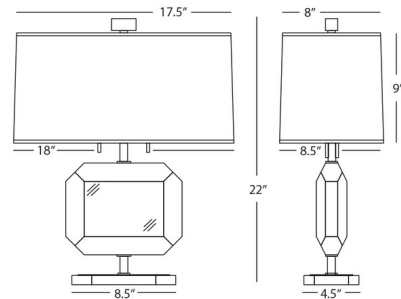

Description

The Jacqueline Accent Table Lamp brings timeless elegance to your interior space. Its sleek frame, pierced with a crystal body, adds a touch of contemporary sophistication while the rectangular shade casts a warm, luminous glow across your room. Dual 3-way pull chains are located on the lamp socket.

Shown in polished nickel / black parchment

Specifications

COLOR Black Parchment
BODY FINISH Polished Nickel
WATTAGE 36W
DIMMER Included
DIMENSIONS 18"W x 22"H x 8.5"D
BULB NOT INCLUDED 2 x A19 3-Way/Medium (E26)/18W/120V LED
OTHER BULB OPTIONS A19 3-Way/Medium (E26)/100W/120V Incandescent
COUNTRY OF ORIGIN China

Technical Information

PRODUCT DIMENSIONS Silver Cord: 96"

CLICK TO VIEW PRODUCT

Notes: