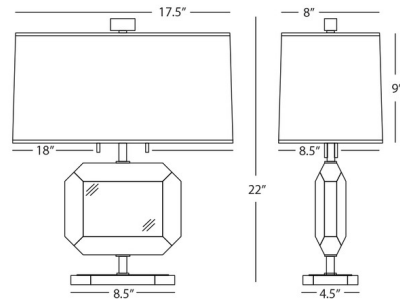

Shown in polished nickel / black parchment

Specifications

COLOR Black Parchment
BODY FINISH Polished Nickel
WATTAGE 36W
DIMMER Included
DIMENSIONS 18"W x 22"H x 8.5"D
BULB NOT INCLUDED 2 x A19 3-Way/Medium (E26)/18W/120V LED
OTHER BULB OPTIONS A19 3-Way/Medium (E26)/100W/120V Incandescent
COUNTRY OF ORIGIN China

Technical Information

PRODUCT DIMENSIONS Silver Cord: 96"

CLICK TO VIEW PRODUCT

Notes: