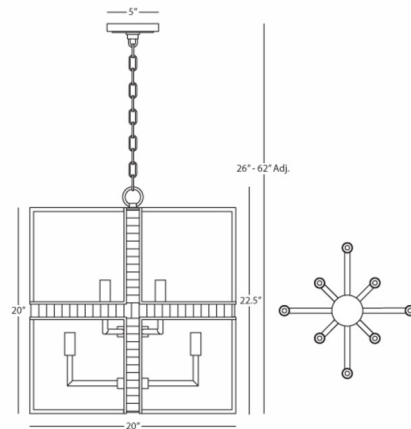

Description

The Diana Pendant brings an exquisite beauty to your interior space. The open airy frame holds Antiqued Mirror glass panels that cast warm shadows of light across your room.

Specifications

COLOR Antiqued Mirror
 BODY FINISH Warm Brass
 WATTAGE 80W
 DIMMER Standard 120V
 DIMENSIONS 26"L x 20"W x 22.5"H
 BULB NOT INCLUDED 8 x B10/Candelabra (E12)/10W/120V LED
 OTHER BULB OPTIONS B10/Candelabra (E12)/60W/120V Incandescent
 COUNTRY OF ORIGIN China

Technical Information

PRODUCT DIMENSIONS Adjustable Chain Length: 36"

Shown in warm brass / antiqued mirror

CLICK TO VIEW PRODUCT

Notes: