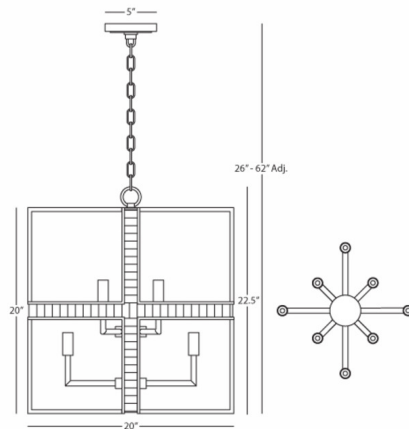

Lightology

lightology.com
866-954-4489
05-24-26

Project: _____

Company: _____

Location: _____ Fixture Type: _____

SPEC #: **RAB1440234**

Approved On: _____ Approved By: _____

Diana Pendant By Robert Abbey

Description

The Diana Pendant brings an exquisite beauty to your interior space. The open airy frame holds Antiqued Mirror glass panels that cast warm shadows of light across your room.

Shown in warm brass / antiqued mirror

Specifications

COLOR	Antiqued Mirror
BODY FINISH	Warm Brass
WATTAGE	80W
DIMMER	Standard 120V
DIMENSIONS	26"L x 20"W x 22.5"H
BULB NOT INCLUDED	8 x B10/Candelabra (E12)/10W/120V LED
OTHER BULB OPTIONS	B10/Candelabra (E12)/60W/120V Incandescent
COUNTRY OF ORIGIN	China

Technical Information

PRODUCT DIMENSIONS	Adjustable Chain Length: 36"
--------------------	------------------------------

CLICK TO VIEW PRODUCT

Notes: