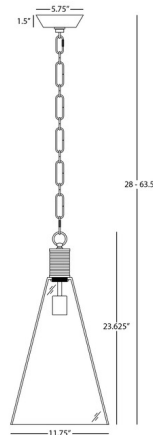

Specifications

COLOR Clear
BODY FINISH Modern Brass / Natural Rope
WATTAGE 10W
DIMMER Standard 120V
DIMENSIONS 11.75"W x 23.63"H
BULB NOT INCLUDED 1 x T10/Medium (E26)/10W/120V LED
OTHER BULB OPTIONS T10/Medium (E26)/100W/120V Incandescent
COUNTRY OF ORIGIN China

Technical Information

PRODUCT DIMENSIONS Min/Max Adjustable Overall Height: 28" - 63.5"

Shown in modern brass / natural rope / clear

CLICK TO VIEW PRODUCT

Notes: