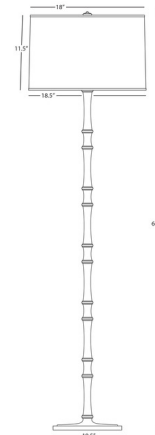

By Robert Abbey

Description

The Kane Floor Lamp is inspired by Bamboo shoots found in Asia, bringing a far east look to your interior space. The colorful stem and base is complemented with metal accents and is topped with a drum shaped matching shade that cast warm shadows of light across your room. Full range dimmer is located on the lamp socket.

Specifications

COLOR Sugar Plum
BODY FINISH Modern Brass
WATTAGE 25W
DIMMER Included
DIMENSIONS 18.5"W x 64.5"H
BULB NOT INCLUDED 1 x A19/Medium (E26)/25W/120V LED
OTHER BULB OPTIONS A19/Medium (E26)/100W/120V Incandescent
COUNTRY OF ORIGIN China

Technical Information

PRODUCT DIMENSIONS Cord: 120"

Shown in modern brass / sugar plum

CLICK TO VIEW PRODUCT

Notes: