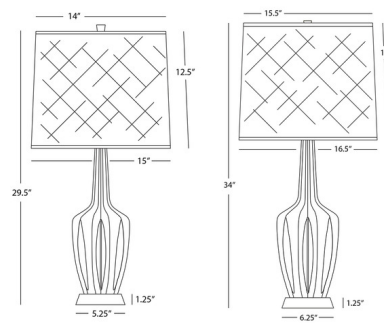

Description

The Emma Table Lamp adds a bold decorative look to your interior space. The ribbed vase-like ceramic body rests on a round Warm Brass or Lucite base with matching finish, and is topped with a colorful, hardback Oyster linen shade that casts warm shadows of light across your room. Full range dimmer switch is located on the lamp socket. Note: Not all options are available. 29.5 inch height has no Matte Lily with Lucite/Warm Brass bases and Matte Daisy with Lucite base. 34 inch height has no Razzle Rose with Lucite base and Steel Blue with Warm Brass base.

Shown in citron / off white

Specifications

COLOR	Off White
BODY FINISH	Citron
WATTAGE	27W
DIMMER	Included
DIMENSIONS	15"W x 29.5"H
BULB NOT INCLUDED	1 x A19/Medium (E26)/27W/120V LED
COUNTRY OF ORIGIN	United States

Technical Information

PRODUCT DIMENSIONS	Silver Cord: 96"
--------------------	------------------

CLICK TO VIEW PRODUCT

Notes: