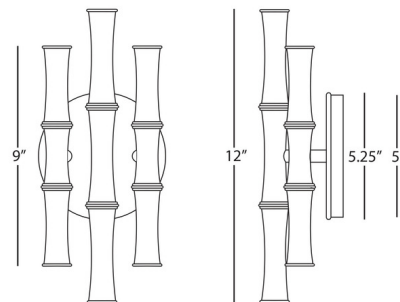

Specifications

COLOR	Matte Daisy
BODY FINISH	Modern Brass
WATTAGE	54W
DIMMER	Standard 120V
DIMENSIONS	5.25"W x 12"H x 3.5"D
BULB NOT INCLUDED	6 x G16.5/Candelabra (E12)/9W/120V LED
OTHER BULB OPTIONS	G16.5/Candelabra (E12)/40W/120V Incandescent
COUNTRY OF ORIGIN	China

CLICK TO VIEW PRODUCT

Notes: