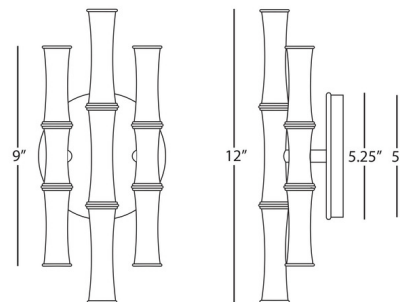

CLICK TO VIEW PRODUCT

Notes: