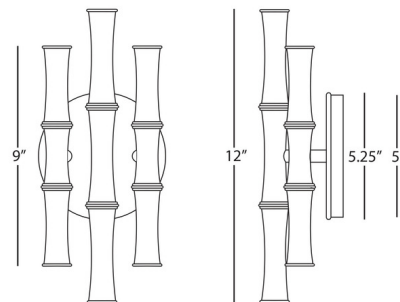

## Kane Wall Sconce

By Robert Abbey

### Description

The Kane Wall Sconce is inspired by Bamboo shoots found in Asia, bringing a far east look to your interior space. Each stem has a metal accent finish and is capped on each end by bare bulbs that cast warm light across your room.

### Specifications

|                    |  |
|--------------------|--|
| COLOR              | Matte Daisy                                  |
| BODY FINISH        | Modern Brass                                 |
| WATTAGE            | 54W  |
| DIMMER             | Standard 120V                                |
| DIMENSIONS         | 5.25"W x 12"H x 3.5"D                        |
| BULB NOT INCLUDED  | 6 x G16.5/Candelabra (E12)/9W/120V LED       |
| OTHER BULB OPTIONS | G16.5/Candelabra (E12)/40W/120V Incandescent |
| COUNTRY OF ORIGIN  | China  |