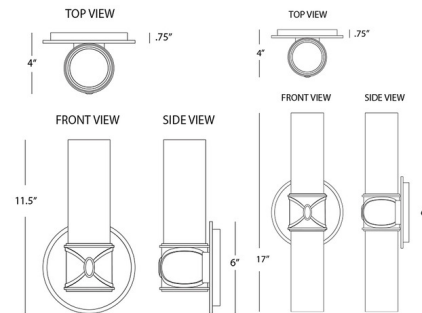

Shown in deep patina bronze / cased white

Specifications

COLOR Cased White
 BODY FINISH Deep Patina Bronze
 WATTAGE 6W
 DIMMER Standard 120V
 DIMENSIONS 6"W x 11.5"H x 4"D
 BULB NOT INCLUDED 1 x B10/Medium (E26)/6W/120V LED
 OTHER BULB OPTIONS B10/Medium (E26)/40W/120V Incandescent
 COUNTRY OF ORIGIN China