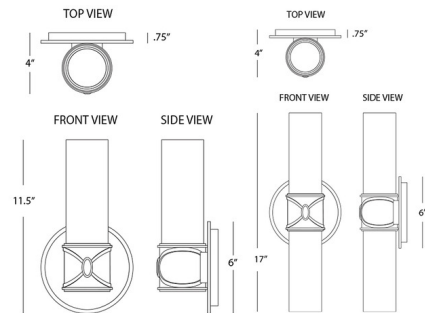

Shown in deep patina bronze / cased white

Specifications

COLOR Cased White
 BODY FINISH Deep Patina Bronze
 WATTAGE 6W
 DIMMER Standard 120V
 DIMENSIONS 6"W x 11.5"H x 4"D
 BULB NOT INCLUDED 1 x B10/Medium (E26)/6W/120V LED
 OTHER BULB OPTIONS B10/Medium (E26)/40W/120V Incandescent
 COUNTRY OF ORIGIN China