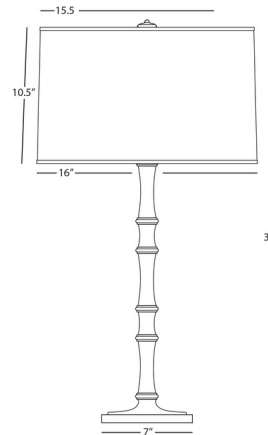

By Robert Abbey

Description

The Kane Table Lamp is inspired by Bamboo shoots found in Asia, bringing a far east look to your interior space. The colorful stem and base is complemented with metal accents and is topped with a drum shaped fabric shade that cast warm shadows of light across your room. Full range dimmer is located on the lamp socket. Note: No Fondine/Modern Brass with Matte Celadon.

Shown in midnight blue / ascot / polished nickel

Specifications

COLOR Ascot / Polished Nickel
BODY FINISH Midnight Blue
WATTAGE 27W
DIMMER Included
DIMENSIONS 16"W x 31"H
BULB NOT INCLUDED 1 x A19/Medium (E26)/27W/120V LED
OTHER BULB OPTIONS A19/Medium (E26)/100W/120V Incandescent
COUNTRY OF ORIGIN China

Technical Information

PRODUCT DIMENSIONS Cord: 96"

CLICK TO VIEW PRODUCT

Notes: