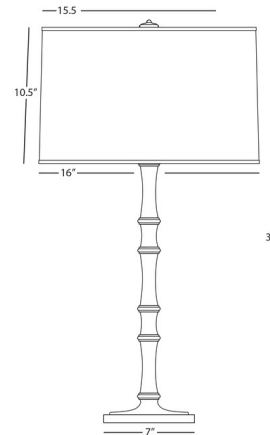

By Robert Abbey

Description

The Kane Table Lamp is inspired by Bamboo shoots found in Asia, bringing a far east look to your interior space. The colorful stem and base is complemented with metal accents and is topped with a drum shaped fabric shade that cast warm shadows of light across your room. Full range dimmer is located on the lamp socket. Note: No Fondine/Modern Brass with Matte Celadon.

Specifications

COLOR Ascot / Polished Nickel
BODY FINISH Midnight Blue
WATTAGE 27W
DIMMER Included
DIMENSIONS 16"W x 31"H
BULB NOT INCLUDED 1 x A19/Medium (E26)/27W/120V LED
OTHER BULB OPTIONS A19/Medium (E26)/100W/120V Incandescent
COUNTRY OF ORIGIN China

Technical Information

PRODUCT DIMENSIONS Cord: 96"

Shown in midnight blue / ascot / polished nickel

CLICK TO VIEW PRODUCT

Notes: