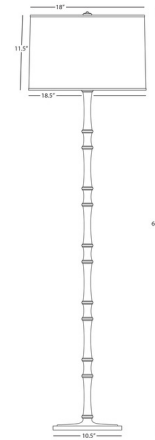

By Robert Abbey

Description

The Kane Fabric Floor Lamp is inspired by Bamboo shoots found in Asia, bringing a far east look to your interior space. The colorful stem and base is complemented with metal accents and is topped with a drum shaped fabric shade that cast warm shadows of light across your room. Full range dimmer is located on the lamp socket.

Shown in sugar plum / fondine / modern brass

Specifications

COLOR	Fondine / Modern Brass
BODY FINISH	Sugar Plum
WATTAGE	25W
DIMMER	Included
DIMENSIONS	18.5\"W x 64.5\"H
BULB NOT INCLUDED	1 x A19/Medium (E26)/25W/120V LED
OTHER BULB OPTIONS	1 x A19/Medium (E26)/100W/120V Incandescent
COUNTRY OF ORIGIN	China