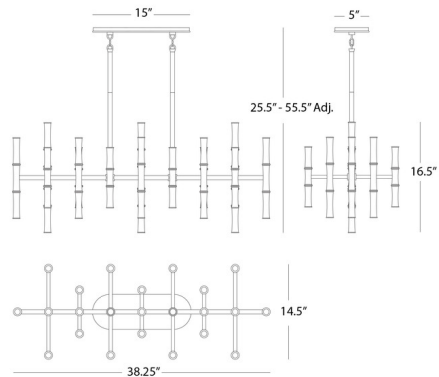

By Robert Abbey

Description

The Kane Pendant is inspired by Bamboo shoots found in Asia, bringing a far east look to your interior space. Each stem has a metal accent finish and is capped on each end by bare bulbs that cast warm light across your room.

Specifications

COLOR Obsidian
BODY FINISH Modern Brass
WATTAGE 168W
DIMMER Standard 120V
DIMENSIONS 38.25"L x 14.5"W x 16.5"H
BULB NOT INCLUDED 42 x G16.5/Candelabra (E12)/4W/120V LED
OTHER BULB OPTIONS G16.5/Candelabra (E12)/25W/120V Incandescent
COUNTRY OF ORIGIN China

Technical Information

PRODUCT DIMENSIONS Min/Max Adjustable Overall Height: 25.5" - 55.5"

Notes:

Shown in modern brass / obsidian

CLICK TO VIEW PRODUCT