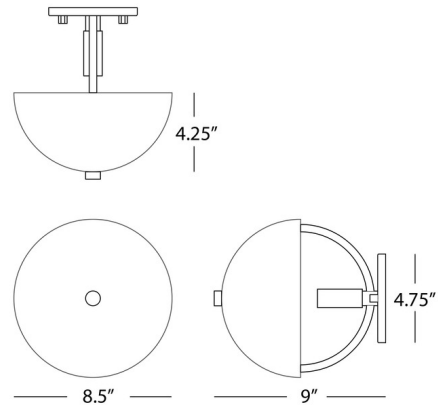

Shown in pewter / white

Specifications

COLOR	White
BODY FINISH	Pewter
WATTAGE	13W
DIMMER	Standard 120V
DIMENSIONS	8.5"W x 8.5"H x 9"D
BULB NOT INCLUDED	1 x T6/Candelabra (E12)/13W/120V LED
COUNTRY OF ORIGIN	China