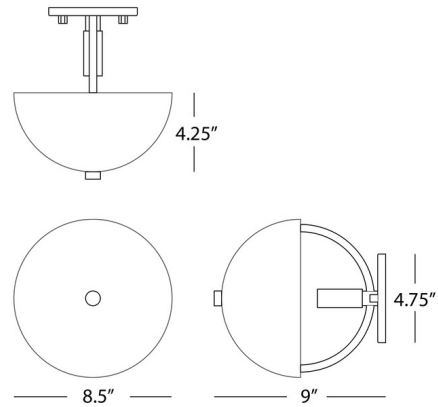

Shown in pewter / white

Specifications

COLOR	White
BODY FINISH	Pewter
WATTAGE	13W
DIMMER	Standard 120V
DIMENSIONS	8.5"W x 8.5"H x 9"D
BULB NOT INCLUDED	1 x T6/Candelabra (E12)/13W/120V LED
COUNTRY OF ORIGIN	China