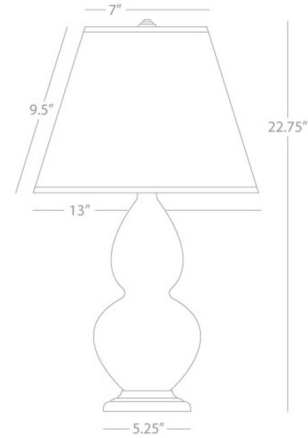

By Robert Abbey

Description

The Small Pearl Double Gourd Table Lamp brings a graceful beauty to your interior space. The unique, curved body rests on a variety of finished bases and is topped with a cone shaped shade that casts warm light across your room. The final matches the base. Full range dimmer is located on the lamp socket.

Shown in matte daisy / deep patina bronze / pearl

Specifications

COLOR Pearl
BODY FINISH Matte Daisy / Deep Patina Bronze
WATTAGE 27W
DIMMER Included
DIMENSIONS 13"W x 22.75"H
BULB NOT INCLUDED 1 x A19/Medium (E26)/27W/120V LED
OTHER BULB OPTIONS A19/Medium (E26)/100W/120V Incandescent
COUNTRY OF ORIGIN United States

Technical Information

PRODUCT DIMENSIONS Silver Cord: 96"

CLICK TO VIEW PRODUCT

Notes: