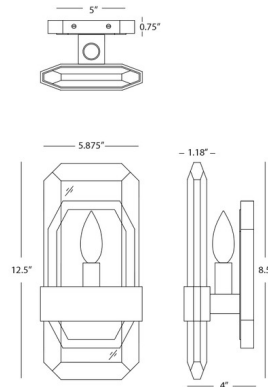

### Specifications

COLOR	Clear
BODY FINISH	Modern Brass
WATTAGE	10W
DIMMER	Standard 120V
DIMENSIONS	5.88"W x 12.5"H x 4"D
BULB NOT INCLUDED	1 x B10/Medium (E26)/10W/120V LED
OTHER BULB OPTIONS	B10/Candelabra (E12)/60W/120V Incandescent
COUNTRY OF ORIGIN	China