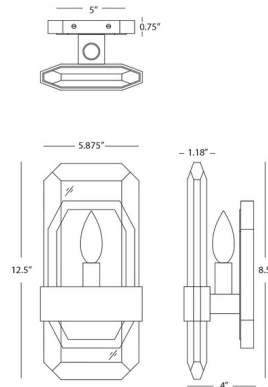

Shown in modern brass / clear

Specifications

COLOR	Clear
BODY FINISH	Modern Brass
WATTAGE	10W
DIMMER	Standard 120V
DIMENSIONS	5.88"W x 12.5"H x 4"D
BULB NOT INCLUDED	1 x B10/Medium (E26)/10W/120V LED
OTHER BULB OPTIONS	B10/Candelabra (E12)/60W/120V Incandescent
COUNTRY OF ORIGIN	China