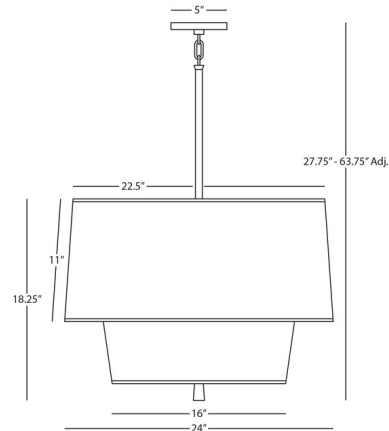

Specifications

COLOR Raven Black / Ascot White
BODY FINISH Polished Nickel
WATTAGE 54W
DIMMER Standard 120V
DIMENSIONS 24"W x 18.25"H
BULB NOT INCLUDED 3 x A19/Medium (E26)/18W/120V LED
OTHER BULB OPTIONS A19/Medium (E26)/100W/120V Incandescent
COUNTRY OF ORIGIN China

Technical Information

PRODUCT DIMENSIONS Min/Max Adjustable Overall Height: 22.75" - 63.75"

Notes:

Shown in polished nickel / raven black / ascot white

CLICK TO VIEW PRODUCT