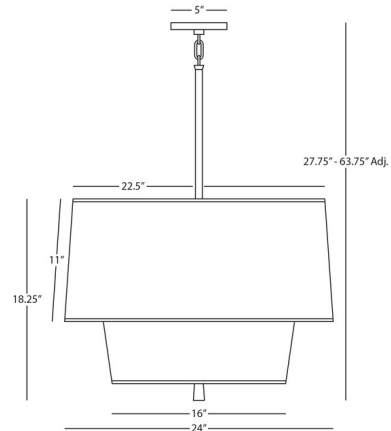

Specifications

COLOR Raven Black / Ascot White
BODY FINISH Polished Nickel
WATTAGE 54W
DIMMER Standard 120V
DIMENSIONS 24"W x 18.25"H
BULB NOT INCLUDED 3 x A19/Medium (E26)/18W/120V LED
OTHER BULB OPTIONS A19/Medium (E26)/100W/120V Incandescent
COUNTRY OF ORIGIN China

Technical Information

PRODUCT DIMENSIONS Min/Max Adjustable Overall Height: 22.75" - 63.75"

Shown in polished nickel / raven black / ascot white

CLICK TO VIEW PRODUCT

Notes: