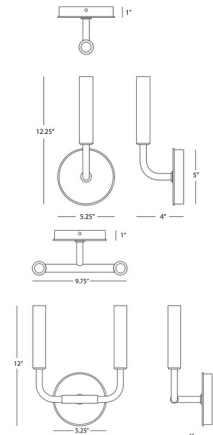

Shown in black chrome

CLICK TO VIEW PRODUCT

Notes: