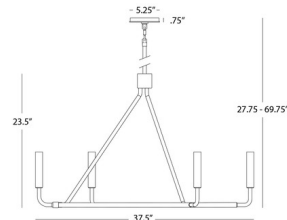

### Specifications

COLOR	N/A
BODY FINISH	Black Chrome
WATTAGE	60W
DIMMER	Standard 120V
DIMENSIONS	37.5"W x 23.5"H
BULB INCLUDED	6 x T6/Candelabra (E12)/10W/120V LED
OTHER BULB OPTIONS	B10/Candelabra (E12)/60W/120V Incandescent B10/Candelabra (E12)/10W/120V LED T6/Candelabra (E12)/60W/120V Incandescent
COUNTRY OF ORIGIN	China

### Technical Information

PRODUCT DIMENSIONS . . . . Min/Max Adjustable Overall Height: 27.75" - 69.75"

Shown in black chrome

CLICK TO VIEW PRODUCT

Notes: