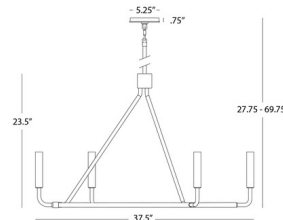

COLOR	N/A
BODY FINISH	Black Chrome
WATTAGE	60W
DIMMER	Standard 120V
DIMENSIONS	37.5"W x 23.5"H
BULB INCLUDED	6 x T6/Candelabra (E12)/10W/120V LED
OTHER BULB OPTIONS	B10/Candelabra (E12)/60W/120V Incandescent B10/Candelabra (E12)/10W/120V LED T6/Candelabra (E12)/60W/120V Incandescent
COUNTRY OF ORIGIN	China

Technical Information

PRODUCT DIMENSIONS Min/Max Adjustable Overall Height: 27.75" - 69.75"

Shown in black chrome

CLICK TO VIEW PRODUCT

Notes: