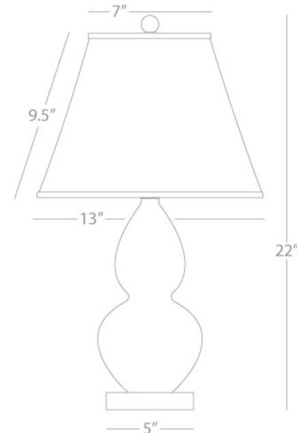

By Robert Abbey

Description

The Small Double Gourd Table Lamp brings a graceful beauty to your interior space. The unique, curved body rests on a Lucite base and is topped with a cone shaped shade that is lined in Ink Black. Full range dimmer is located on the lamp socket.

Specifications

COLOR Rose Red / Ink Black Lining
BODY FINISH Baby Blue / Lucite
WATTAGE 27W
DIMMER Included
DIMENSIONS 15"W x 22"H
BULB NOT INCLUDED 1 x A19/Medium (E26)/27W/120V LED
OTHER BULB OPTIONS A19/Medium (E26)/100W/120V Incandescent
COUNTRY OF ORIGIN United States

Technical Information

PRODUCT DIMENSIONS Silver Cord: 96"

Shown in baby blue / lucite / rose red / ink black lining

CLICK TO VIEW PRODUCT

Notes: