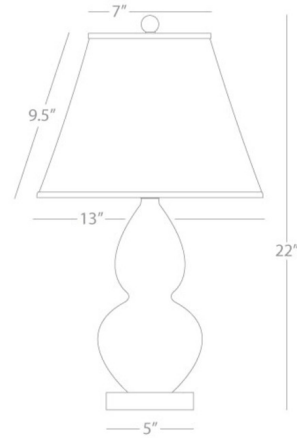

By Robert Abbey

Description

The Small Double Gourd Table Lamp brings a graceful beauty to your interior space. The unique, curved body rests on a Lucite base and is topped with a cone shaped shade that is lined in Ink Black. Full range dimmer is located on the lamp socket.

Shown in baby blue / lucite / rose red / ink black lining

Specifications

COLOR	Rose Red / Ink Black Lining
BODY FINISH	Baby Blue / Lucite
WATTAGE	27W
DIMMER	Included
DIMENSIONS	15"W x 22"H
BULB NOT INCLUDED	1 x A19/Medium (E26)/27W/120V LED
OTHER BULB OPTIONS	A19/Medium (E26)/100W/120V Incandescent
COUNTRY OF ORIGIN	United States

Technical Information

PRODUCT DIMENSIONS	Silver Cord: 96"
--------------------	------------------

CLICK TO VIEW PRODUCT

Notes: