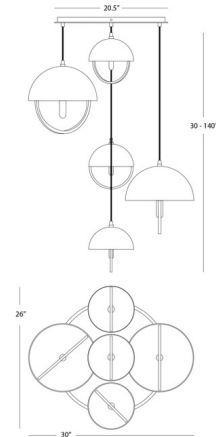

Description

The Mavisten Edition Copernica Multi Light Pendant is inspired by the never ending revolutions found in the galaxy. The circular frame of each pendant is complemented with a half globe of glass or metal, with painted white lining, that allows the bulb to peek out and casts warm light across your room. Adjust each cable length to create your own unique look. Note: Not available in Smoke glass with a Pewter finish.

Specifications

COLOR Oxblood
BODY FINISH Lacquered Burnished Brass
WATTAGE 65W
DIMMER Standard 120V
DIMENSIONS 30"W x 30"H
BULB INCLUDED 5 x T9/Medium (E26)/13W/120V LED
COUNTRY OF ORIGIN China

Technical Information

PRODUCT DIMENSIONS Five Adjustable Black Fabric Wrapped Cables: 144"

Shown in lacquered burnished brass / oxblood

CLICK TO VIEW PRODUCT

Notes: