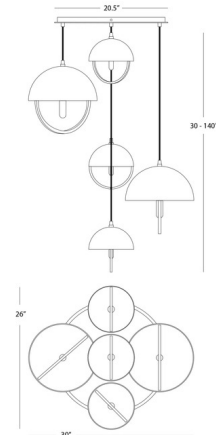

### Specifications

COLOR . . . . . Oxblood  
BODY FINISH . . . . . Lacquered Burnished Brass  
WATTAGE . . . . . 65W  
DIMMER . . . . . Standard 120V  
DIMENSIONS . . . . . 30"W x 30"H  
BULB INCLUDED . . . . . 5 x T9/Medium (E26)/13W/120V LED  
COUNTRY OF ORIGIN . . . . . China

### Technical Information

PRODUCT DIMENSIONS . . . . . Five Adjustable Black Fabric Wrapped Cables: 144"

Shown in lacquered burnished brass / oxblood

CLICK TO VIEW PRODUCT

Notes: