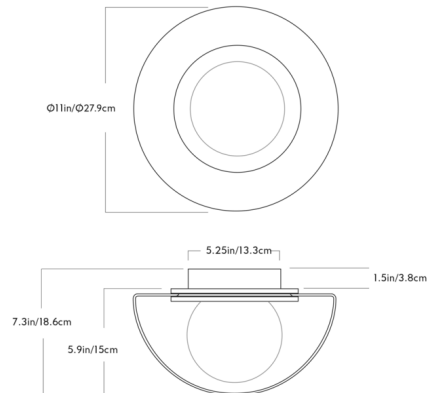

Shown in oil rubbed bronze / cased fume

CLICK TO VIEW PRODUCT

Notes: