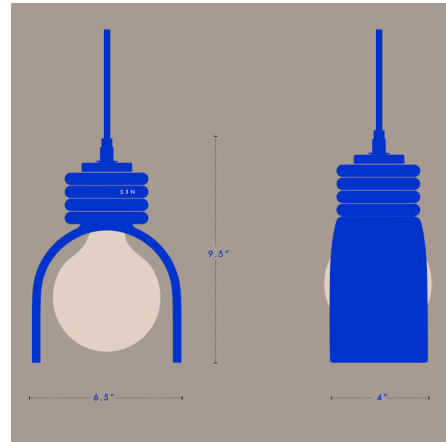

Description

The Lunar Pendant adds the perfect glow to any space. Inspired by the phases of the moon, its curved shade creates the effect of a partial eclipse across the bulb. Topped with four rings that circle the cord just as the moon does the earth, the Lunar is an elegant reminder that the universe is full of simple beauty. This pendant is available as both a plug-in or a hardwired version, and includes a Tala LED bulb. Hardwired: Includes 10ft cable with stoneware Sand canopy Plug-in: Includes 15ft cable with in-line ON/OFF switch

Shown in cream / sand

Specifications

COLOR	N/A
BODY FINISH	Cream / Sand
WATTAGE	6W
DIMMER	Standard 120V
DIMENSIONS	6.5"W x 9.5"H x 4"D
BULB INCLUDED	1 x G40/Medium (E26)/6W/120V LED
COUNTRY OF ORIGIN	United States

Technical Information

LAMP COLOR	2700K
LUMENS/WATT	90.00
LUMINOUS FLUX	540 lumens

CLICK TO VIEW PRODUCT

Notes: