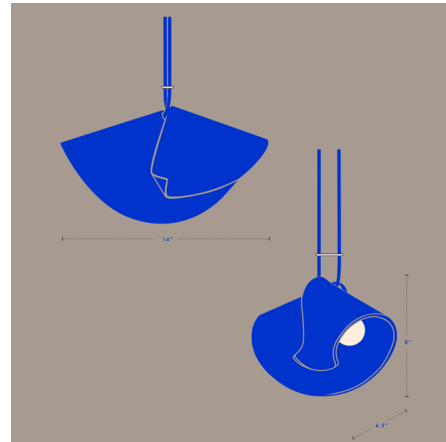

## Shado Pendant By SIN

### Description

Suspended in a moment of stillness, the Shado Pendant captures the weightless beauty of origami. The downward-turned curves direct light with intention, creating a soft glow over a table or workspace.

### Specifications

|                   |  |
|-------------------|--|
| COLOR             | N/A                                    |
| BODY FINISH       | Sand                                   |
| WATTAGE           | 6W                                     |
| DIMMER            | Standard 120V                          |
| DIMENSIONS        | 14"W x 8"H x 4.5"D                     |
| BULB NOT INCLUDED | 2 x G16.5/Candelabra (E12)/3W/120V LED |
| COUNTRY OF ORIGIN | United States                          |