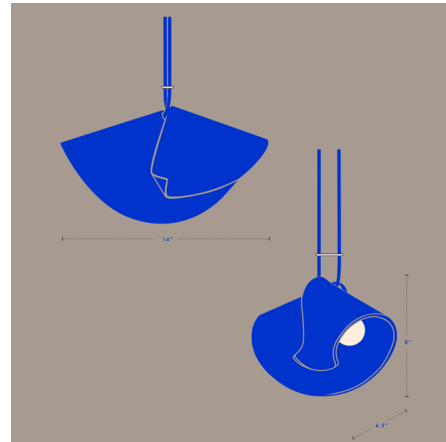

Lightology

lightology.com
866-954-4489
04-29-26

Project: _____

Company: _____

Location: _____ Fixture Type: _____

SPEC #: **SIN1440469**

Approved On: _____ Approved By: _____

Shado Pendant By SIN

Description

Suspended in a moment of stillness, the Shado Pendant captures the weightless beauty of origami. The downward-turned curves direct light with intention, creating a soft glow over a table or workspace.

Shown in sand

Specifications

COLOR N/A
BODY FINISH Sand
WATTAGE 6W
DIMMER Standard 120V
DIMENSIONS 14"W x 8"H x 4.5"D
BULB NOT INCLUDED 2 x G16.5/Candelabra (E12)/3W/120V LED
COUNTRY OF ORIGIN United States

Technical Information

PRODUCT DIMENSIONS Cord: 10ft

CLICK TO VIEW PRODUCT

Notes: