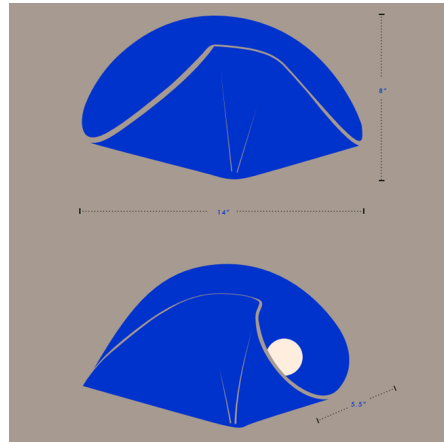

Shown in sand

Specifications

COLOR	N/A
BODY FINISH	Sand
WATTAGE	6W
DIMMER	Standard 120V
DIMENSIONS	14"W x 8"H x 5.5"D
BULB NOT INCLUDED	2 x G16.5/Candelabra (E12)/3W/120V LED
COUNTRY OF ORIGIN	United States