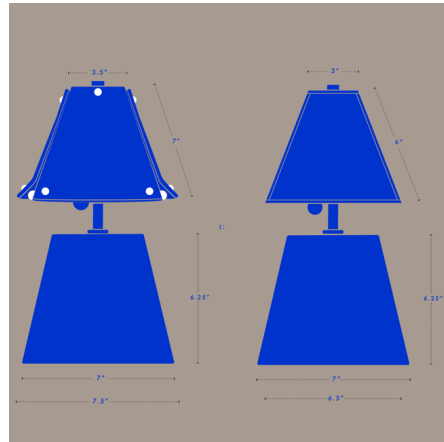

Shown in glacé / bone

CLICK TO VIEW PRODUCT

Notes: