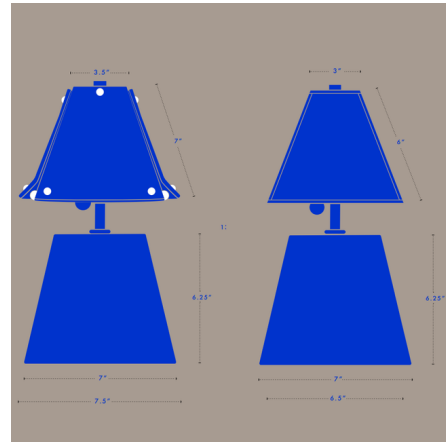

Shown in glacé / bone

CLICK TO VIEW PRODUCT

Notes: