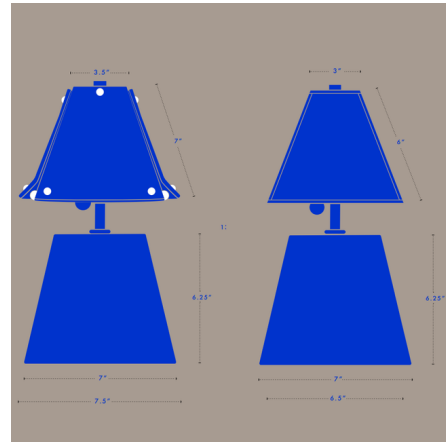

Shown in obsidian / faint green parchment

CLICK TO VIEW PRODUCT

Notes: