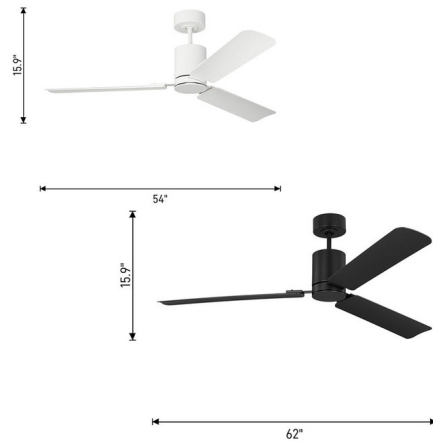

Shown in midnight black / midnight black