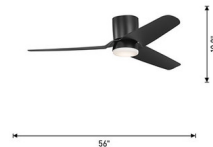

Description

The Colgin Hugger Ceiling Fan is part of Drew & Jonathan's debut fan collection. The modern and refined design delivers powerful airflow and ambient lighting and is damp rated to be used inside or out. Available in several options, the Colgin Hugger mounts flush to the ceiling making it ideal for small spaces or low ceilings. Convenient operation with the included handheld remote with 6-speed, reverse and dimmer functionality. Its color temperature (CCT) is also adjustable, to 2700K, 3000K, or 4000K using a switch on the included light kit.

Specifications

BLADE COLOR	Midnight Black
BODY FINISH	Midnight Black / Midnight Black
WATTAGE	21W
DIMMER	Included
DIMENSIONS	44"W x 10.81"H
INTEGRATED LED MODULE	1 x LED/21W/120V LED
COUNTRY OF ORIGIN	China

Technical Information

LAMP LIFE	50000 hours
COLOR RENDERING	90 CRI
LAMP COLOR	CCT Select
LUMENS/WATT	5714
LUMINOUS FLUX	1200 lumens

Shown in midnight black / midnight black / midnight black

CLICK TO VIEW PRODUCT