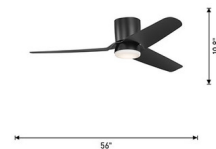

### Description

The Colgin Hugger Ceiling Fan is part of Drew & Jonathan's debut fan collection. The modern and refined design delivers powerful airflow and ambient lighting and is damp rated to be used inside or out. Available in several options, the Colgin Hugger mounts flush to the ceiling making it ideal for small spaces or low ceilings. Convenient operation with the included handheld remote with 6-speed, reverse and dimmer functionality. Its color temperature (CCT) is also adjustable, to 2700K, 3000K, or 4000K using a switch on the included light kit.

### Specifications

BLADE COLOR	Midnight Black
BODY FINISH	Midnight Black / Midnight Black
WATTAGE	21W
DIMMER	Included
DIMENSIONS	44"W x 10.81"H
INTEGRATED LED MODULE	1 x LED/21W/120V LED
COUNTRY OF ORIGIN	China

### Technical Information

LAMP LIFE	50000 hours
COLOR RENDERING	90 CRI
LAMP COLOR	CCT Select
LUMENS/WATT	5714
LUMINOUS FLUX	1200 lumens

Shown in midnight black / midnight black / midnight black

CLICK TO VIEW PRODUCT