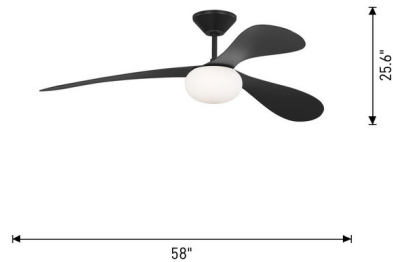

### Description

Distinguished by its uniquely soft and light silhouette, the Drape Smart Ceiling Fan by Peter Bristol has ultra-thin blades that drape delicately. The LED pendant bulb conceals the motor giving it a clean finish and streamlined aesthetic. Its color temperature (CCT) is also adjustable (2700K, 3000K, 3500K, 4000K, 5000K, and 6500K) with the included light kit. There is convenient operation with included handheld remote with 6-speed, reverse and dimmer functionality.

### Specifications

BLADE COLOR	Midnight Black
BODY FINISH	Midnight Black
WATTAGE	24W
DIMMER	Included
DIMENSIONS	58"W x 16.1"H
INTEGRATED LED MODULE	1 x LED/24W/120V LED
COUNTRY OF ORIGIN	China

### Technical Information

LAMP LIFE	50000 hours
COLOR RENDERING	90 CRI
LAMP COLOR	CCT Select
LUMENS/WATT	79.17
LUMINOUS FLUX	1900 lumens

Shown in midnight black / midnight black

CLICK TO VIEW PRODUCT

Notes: