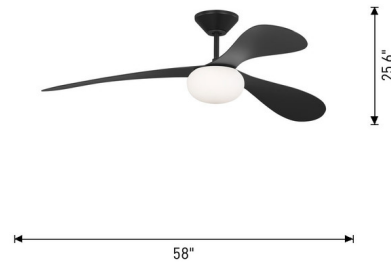

Description

Distinguished by its uniquely soft and light silhouette, the Drape Smart Ceiling Fan by Peter Bristol has ultra-thin blades that drape delicately. The LED pendant bulb conceals the motor giving it a clean finish and streamlined aesthetic. Its color temperature (CCT) is also adjustable (2700K, 3000K, 3500K, 4000K, 5000K, and 6500K) with the included light kit. There is convenient operation with included handheld remote with 6-speed, reverse and dimmer functionality.

Specifications

BLADE COLOR	Midnight Black
BODY FINISH	Midnight Black
WATTAGE	24W
DIMMER	Included
DIMENSIONS	58"W x 16.1"H
INTEGRATED LED MODULE	1 x LED/24W/120V LED
COUNTRY OF ORIGIN	China

Technical Information

LAMP LIFE	50000 hours
COLOR RENDERING	90 CRI
LAMP COLOR	CCT Select
LUMENS/WATT	79.17
LUMINOUS FLUX	1900 lumens

Shown in midnight black / midnight black

CLICK TO VIEW PRODUCT

Notes: