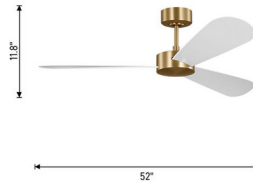

Description

Rounded blades in the classic shape of an oar create a soft aesthetic on the Paddle Smart Ceiling Fan by Barbara Barry. Damp-rated for indoor or outdoor use, the Paddle Smart, will lend a subtle accent to any space. Convenient operation with included handheld remote with 6-speed and reverse functionality.

Specifications

BLADE COLOR	Matte White
BODY FINISH	Burnished Brass / Matte White
WATTAGE	N/A
DIMMER	N/A
DIMENSIONS	52"W x 11.81"H
BULB	N/A
COUNTRY OF ORIGIN	China

Shown in burnished brass / matte white / matte white