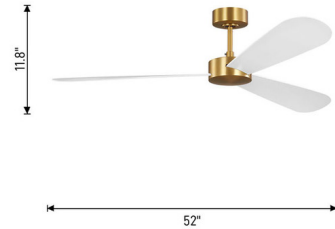

Description

Rounded blades in the classic shape of an oar create a soft aesthetic on the Paddle Smart Ceiling Fan by Barbara Barry. Damp-rated for indoor or outdoor use, the Paddle Smart, will lend a subtle accent to any space. Convenient operation with included handheld remote with 6-speed and reverse functionality.

Specifications

BLADE COLOR	Matte White
BODY FINISH	Burnished Brass / Matte White
WATTAGE	N/A
DIMMER	N/A
DIMENSIONS	52"W x 11.81"H
BULB	N/A
COUNTRY OF ORIGIN	China

Shown in burnished brass / matte white / matte white