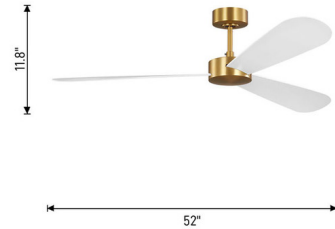

### Description

Rounded blades in the classic shape of an oar create a soft aesthetic on the Paddle Smart Ceiling Fan by Barbara Barry. Damp-rated for indoor or outdoor use, the Paddle Smart, will lend a subtle accent to any space. Convenient operation with included handheld remote with 6-speed and reverse functionality.

### Specifications

|                   |                               |
|-------------------|-------------------------------|
| BLADE COLOR       | Matte White                   |
| BODY FINISH       | Burnished Brass / Matte White |
| WATTAGE           | N/A                           |
| DIMMER            | N/A                           |
| DIMENSIONS        | 52"W x 11.81"H                |
| BULB              | N/A                           |
| COUNTRY OF ORIGIN | China                         |