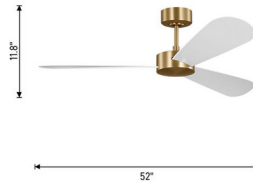

### Description

Rounded blades in the classic shape of an oar create a soft aesthetic on the Paddle Smart Ceiling Fan by Barbara Barry. Damp-rated for indoor or outdoor use, the Paddle Smart, will lend a subtle accent to any space. Convenient operation with included handheld remote with 6-speed and reverse functionality.

### Specifications

|                   |                               |
|-------------------|-------------------------------|
| BLADE COLOR       | Matte White                   |
| BODY FINISH       | Burnished Brass / Matte White |
| WATTAGE           | N/A                           |
| DIMMER            | N/A                           |
| DIMENSIONS        | 52"W x 11.81"H                |
| BULB              | N/A                           |
| COUNTRY OF ORIGIN | China                         |