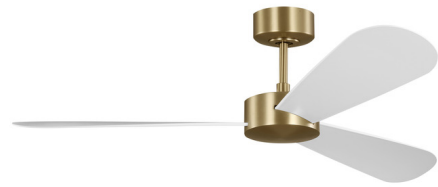

## Paddle Smart Ceiling Fan By Visual Comfort Fan

### Description

Rounded blades in the classic shape of an oar create a soft aesthetic on the Paddle Smart Ceiling Fan by Barbara Barry. Damp-rated for indoor or outdoor use, the Paddle Smart, will lend a subtle accent to any space. Convenient operation with included handheld remote with 6-speed and reverse functionality.

### Specifications

|                   |                               |
|-------------------|-------------------------------|
| BLADE COLOR       | Matte White                   |
| BODY FINISH       | Burnished Brass / Matte White |
| WATTAGE           | N/A                           |
| DIMMER            | N/A                           |
| DIMENSIONS        | 52"W x 11.81"H                |
| BULB              | N/A                           |
| COUNTRY OF ORIGIN | China                         |