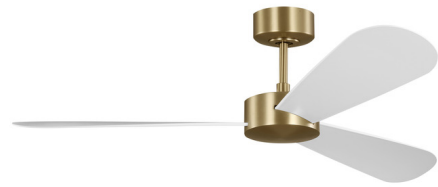

Lightology

lightology.com
866-954-4489
04-22-26

Project: _____

Company: _____

Location: _____ Fixture Type: _____

SPEC #: **MTC1440654**

Approved On: _____ Approved By: _____

Paddle Smart Ceiling Fan By Visual Comfort Fan

Description

Rounded blades in the classic shape of an oar create a soft aesthetic on the Paddle Smart Ceiling Fan by Barbara Barry. Damp-rated for indoor or outdoor use, the Paddle Smart, will lend a subtle accent to any space. Convenient operation with included handheld remote with 6-speed and reverse functionality.

Specifications

BLADE COLOR	Matte White
BODY FINISH	Burnished Brass / Matte White
WATTAGE	N/A
DIMMER	N/A
DIMENSIONS	52"W x 11.81"H
BULB	N/A
COUNTRY OF ORIGIN	China

Shown in burnished brass / matte white / matte white