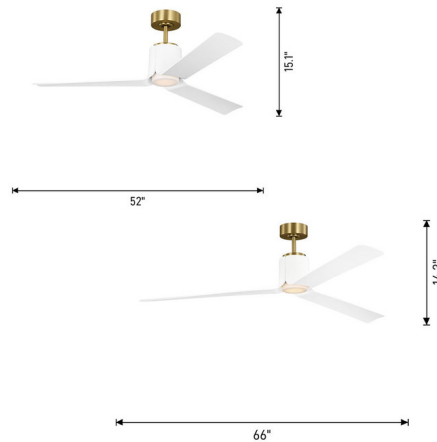

Description

The Peel Smart Ceiling Fan by Peter Bristol embodies its name with blades that seamlessly expand from the fan's housing, creating a clean finish. The simple LED light, like the center of a flower, peeks out gently from inside. Its color temperature (CCT) is also adjustable, to 2700K, 3000K, or 4000K using a switch on the included light kit. Finishing cap also included if light kit is unnecessary. Convenient operation with included handheld remote with 6-speed, reverse and dimmer functionality.

Specifications

BLADE COLOR	Matte White
BODY FINISH	Burnished Brass / Matte White
WATTAGE	21W
DIMMER	Included
DIMENSIONS	52"W x 15.09"H
INTEGRATED LED MODULE	1 x LED/21W/120V LED
COUNTRY OF ORIGIN	China

Technical Information

LAMP LIFE	50000 hours
COLOR RENDERING	90 CRI
LAMP COLOR	CCT Select
LUMENS/WATT	5714
LUMINOUS FLUX	1200 lumens

Shown in burnished brass / matte white / matte white

CLICK TO VIEW PRODUCT