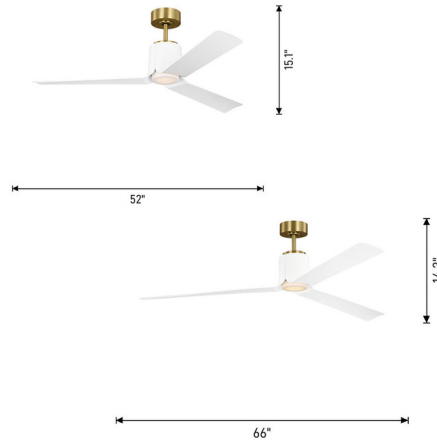

Description

The Peel Smart Ceiling Fan by Peter Bristol embodies its name with blades that seamlessly expand from the fan's housing, creating a clean finish. The simple LED light, like the center of a flower, peeks out gently from inside. Its color temperature (CCT) is also adjustable, to 2700K, 3000K, or 4000K using a switch on the included light kit. Finishing cap also included if light kit is unnecessary. Convenient operation with included handheld remote with 6-speed, reverse and dimmer functionality.

Specifications

BLADE COLOR	Matte White
BODY FINISH	Burnished Brass / Matte White
WATTAGE	21W
DIMMER	Included
DIMENSIONS	52"W x 15.09"H
INTEGRATED LED MODULE	1 x LED/21W/120V LED
COUNTRY OF ORIGIN	China

Technical Information

LAMP LIFE	50000 hours
COLOR RENDERING	90 CRI
LAMP COLOR	CCT Select
LUMENS/WATT	57.14
LUMINOUS FLUX	1200 lumens

Shown in burnished brass / matte white / matte white

CLICK TO VIEW PRODUCT