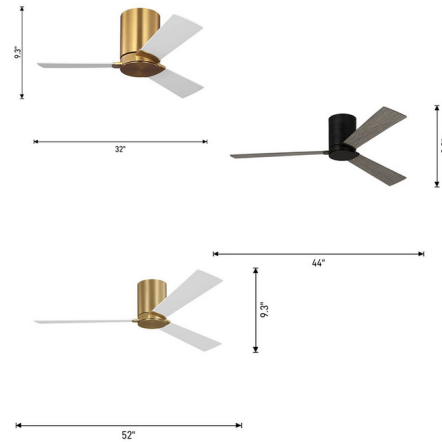

Description

The Rozen Hugger Ceiling Fan offers a sleek aesthetic of simple forms and straight lines, bringing a clean contemporary look to your space. The Brushed Steel and Midnight Black finish options feature reversible blades for matching the fan to your decor. Equipped with a powerful energy-efficient DC motor, the Rozen provides refreshing airflow to create a comfortable environment in living rooms, bedrooms, enclosed patios, or other indoor or covered outdoor spaces. A hand-held remote control is included for turning the motor on/off and setting 6 speeds and reverse. Optional accessories are sold separately. Note: Limited finish/color combinations available for 32 inch fan. Note: MC262 Light Kit available for 44 and 52 inch fans only.

Specifications

BLADE COLOR	Midnight Black
BODY FINISH	Midnight Black / Midnight Black
WATTAGE	N/A
DIMMER	N/A
DIMENSIONS	32"W x 9.3"H
BULB	N/A
COUNTRY OF ORIGIN	China

Shown in midnight black / midnight black / midnight black