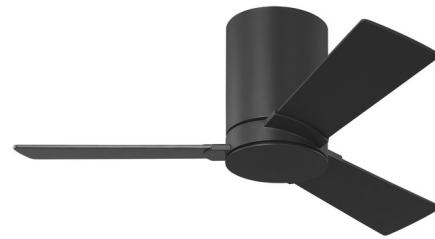

Lightology

lightology.com
866-954-4489
05-25-26

Project: _____
Company: _____
Location: _____ Fixture Type: _____
SPEC #: **MTC1440667**
Approved On: _____ Approved By: _____

Rozen Hugger Ceiling Fan By Visual Comfort Fan

Description

The Rozen Hugger Ceiling Fan offers a sleek aesthetic of simple forms and straight lines, bringing a clean contemporary look to your space. The Brushed Steel and Midnight Black finish options feature reversible blades for matching the fan to your decor. Equipped with a powerful energy-efficient DC motor, the Rozen provides refreshing airflow to create a comfortable environment in living rooms, bedrooms, enclosed patios, or other indoor or covered outdoor spaces. A hand-held remote control is included for turning the motor on/off and setting 6 speeds and reverse. Optional accessories are sold separately. Note: Limited finish/color combinations available for 32 inch fan. Note: MC262 Light Kit available for 44 and 52 inch fans only.

Specifications

BLADE COLOR	Midnight Black
BODY FINISH	Midnight Black / Midnight Black
WATTAGE	N/A
DIMMER	N/A
DIMENSIONS	32"W x 9.3"H
BULB	N/A
COUNTRY OF ORIGIN	China

Shown in midnight black / midnight black / midnight black