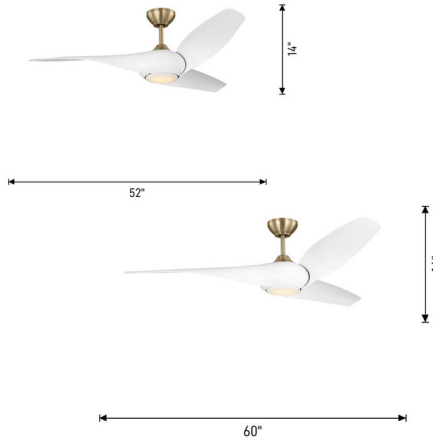

Description

A novel take on a popular style, the Topan Smart Ceiling Fan by Sean Lavin showcases three gracefully twisted wrapped blades creating a pinwheel-like dynamic that draws the eyes to the center. The classic metal construction and white lens LED gives a soft ambient illumination. This fan can be controlled with an included 6-speed handheld remote control. A dimmable LED light kit is included and covered with frosted white diffuser.

Specifications

BLADE COLOR Matte White
 BODY FINISH Burnished Brass / Matte White
 WATTAGE 20W
 DIMMER Included
 DIMENSIONS 52"W x 14"H
 INTEGRATED LED MODULE 1 x LED/20W/120V LED
 COUNTRY OF ORIGIN China

Technical Information

LAMP LIFE 50000 hours
 COLOR RENDERING 90 CRI
 LAMP COLOR 3000K
 LUMENS/WATT 42.50
 LUMINOUS FLUX 850 lumens

Shown in burnished brass / matte white / matte white

CLICK TO VIEW PRODUCT