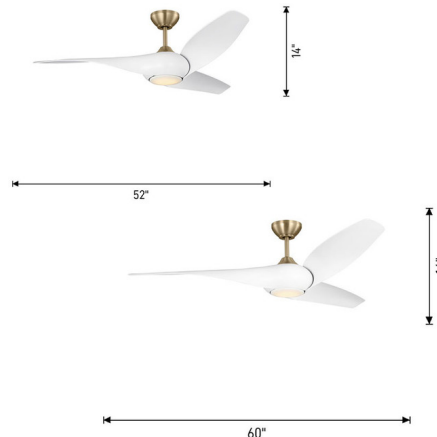

By Visual Comfort Fan

Description

A novel take on a popular style, the Topan Smart Ceiling Fan by Sean Lavin showcases three gracefully twisted wrapped blades creating a pinwheel-like dynamic that draws the eyes to the center. The classic metal construction and white lens LED gives a soft ambient illumination. This fan can be controlled with an included 6-speed handheld remote control. A dimmable LED light kit is included and covered with frosted white diffuser.

Specifications

BLADE COLOR Matte White
 BODY FINISH Burnished Brass / Matte White
 WATTAGE 20W
 DIMMER Included
 DIMENSIONS 52"W x 14"H
 INTEGRATED LED MODULE 1 x LED/20W/120V LED
 COUNTRY OF ORIGIN China

Technical Information

LAMP LIFE 50000 hours
 COLOR RENDERING 90 CRI
 LAMP COLOR 3000K
 LUMENS/WATT 42.50
 LUMINOUS FLUX 850 lumens

Shown in burnished brass / matte white / matte white

CLICK TO VIEW PRODUCT