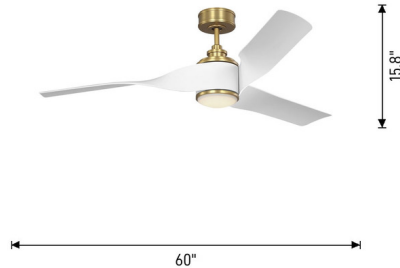

Description

The Touro Smart Ceiling Fan by Chapman & Myers is inspired by the elegant curved profile of a jet engine. Slim blades wrap around the cylindrical housing and then gently twist away to create a horizontal silhouette. Convenient operation with included handheld remote with 6-speed, reverse and dimmer functionality. Light kit and finishing cap are included.

Specifications

BLADE COLOR Matte White
BODY FINISH Burnished Brass / Matte White
WATTAGE 20W
DIMMER Included
DIMENSIONS 60"W x 15.81"H
INTEGRATED LED MODULE 1 x LED/20W/120V LED
COUNTRY OF ORIGIN China

Technical Information

LAMP LIFE 50000 hours
COLOR RENDERING 90 CRI
LAMP COLOR 3000K
LUMENS/WATT 42.50
LUMINOUS FLUX 850 lumens

Shown in burnished brass / matte white / matte white

CLICK TO VIEW PRODUCT

Notes: