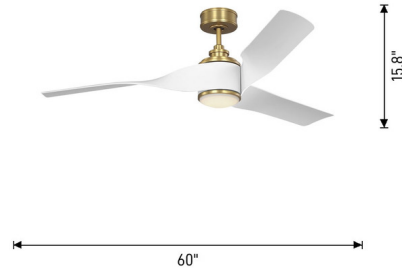

Lightology

lightology.com
866-954-4489
06-04-26

Project: _____

Company: _____

Location: _____ Fixture Type: _____

SPEC #: **MTC1440677**

Approved On: _____ Approved By: _____

Touro Smart Ceiling Fan By Visual Comfort Fan

Description

The Touro Smart Ceiling Fan by Chapman & Myers is inspired by the elegant curved profile of a jet engine. Slim blades wrap around the cylindrical housing and then gently twist away to create a horizontal silhouette. Convenient operation with included handheld remote with 6-speed, reverse and dimmer functionality. Light kit and finishing cap are included.

Shown in burnished brass / matte white / matte white

Specifications

BLADE COLOR	Matte White
BODY FINISH	Burnished Brass / Matte White
WATTAGE	20W
DIMMER	Included
DIMENSIONS	60"W x 15.81"H
INTEGRATED LED MODULE	1 x LED/20W/120V LED
COUNTRY OF ORIGIN	China

Technical Information

LAMP LIFE	50000 hours
COLOR RENDERING	90 CRI
LAMP COLOR	3000K
LUMENS/WATT	42.50
LUMINOUS FLUX	850 lumens

CLICK TO VIEW PRODUCT

Notes: