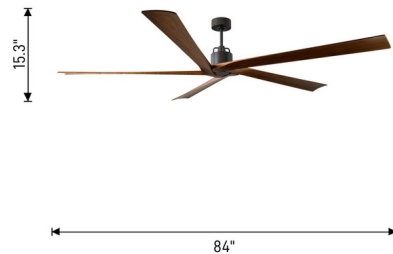

Lightology

lightology.com
866-954-4489
06-04-26

Project: _____

Company: _____

Location: _____ Fixture Type: _____

SPEC #: **MTC1440693**

Approved On: _____ Approved By: _____

Aspen 84 Inch Ceiling Fan By Visual Comfort Fan

Description

The Aspen 84 Inch Ceiling Fan is the largest in the Aspen family, offering scale and substantial airflow while maintaining a sleek aesthetic. Aspen fans feature clean smooth symmetry with blades that have a slight curve from the housing for an elegant style. The motor features a triple capacitor and has 6 speeds with a reversible motor. Includes an 8 inch downrod. Also includes a hand remote to control the direction and speed of the blades.

Shown in aged pewter / dark walnut / dark walnut

Specifications

BLADE COLOR	Dark Walnut
BODY FINISH	Aged Pewter / Dark Walnut
WATTAGE	N/A
DIMMER	N/A
DIMENSIONS	84"W x 15.31"H
BULB	N/A
COUNTRY OF ORIGIN	Chinese Taipei